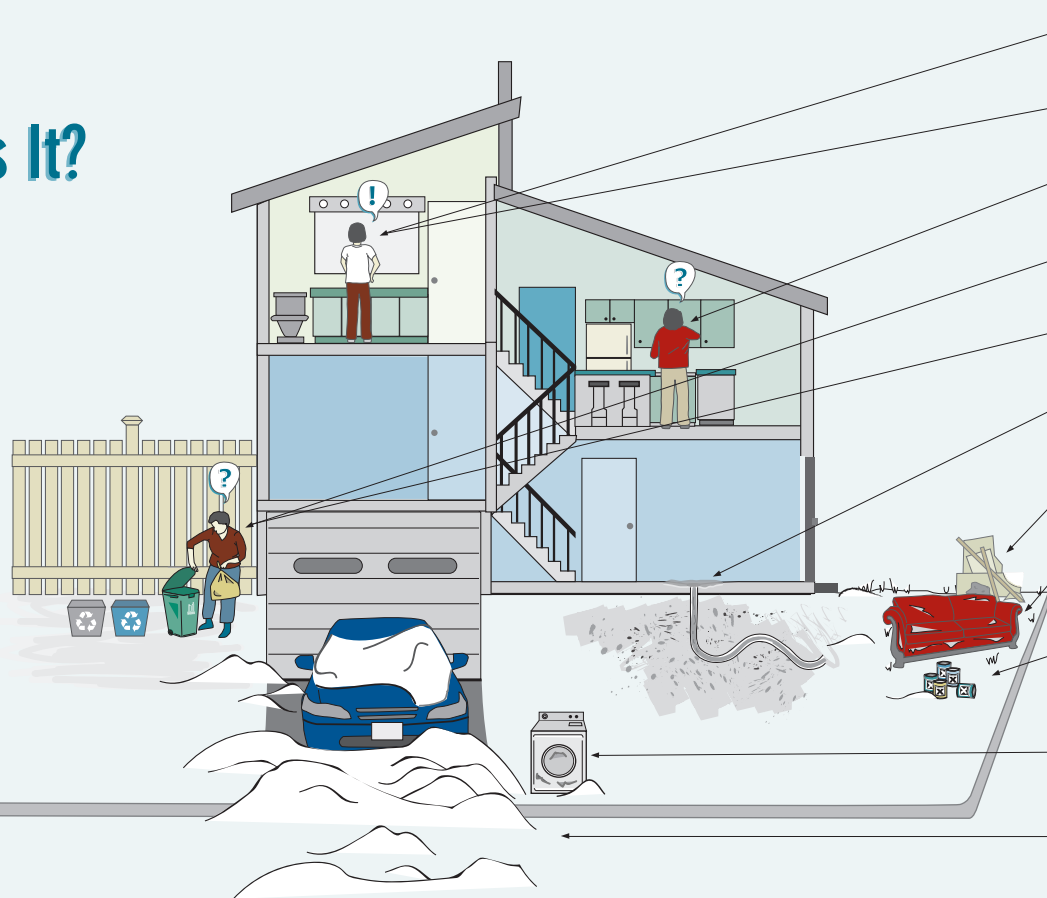

# Whose Job Is It?

Noise Complaints  
905-878-7252 Ext. 2130

Street Parking  
905-878-7252  
Ext. 2530

- Low water pressure  
905-825-6000
- No water  
905-825-6000
- Water has a funny taste  
905-825-6000
- Does item go into blue/grey box, green bin, garbage?  
905-825-6000
- Collection calendar needed  
905-825-6000
- Drain backed up  
905-878-7252 Ext. 2500
- Litter & debris removal (private property)  
905-878-7252 Ext. 2500
- Item not picked up  
905-825-6000
- Pick-up of hazardous waste  
905-825-6000  
(Questions only) Drop off at Hazardous Waste Depot at landfill site on own
- Special pick up (large appliances)  
905-825-6000
- Street not plowed/salted  
905-878-7252 Ext. 2500